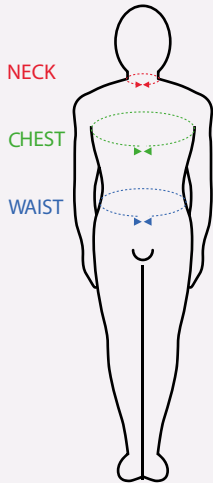

SIZE CHARTS - GARMENTS

MENS

MENS NECK	CM	INCHES
S	35-36	13.5-14
M	37-38	14.5-15
L	39-41	15.5-16
XL	42	16.5
XXL	43-44	17-17.5
3XL	46-48	18-19
4XL	50-51	19.5-20

MENS CHEST	CM	INCHES
XS	80-88	32-34
S	92-96	36-38
M	100-104	40-41
L	108-112	42-44
XL	116-124	46-48
XXL	128-132	50-52
3XL	136-140	54-55
4XL	144-148	56-58

MENS WAIST	CM	INCHES
XS	68-72	26-28
S	76-80	30-32
M	84-88	33-34
L	92-96	36-38
XL	100-104	40-41
XXL	108-112	42-44
3XL	116-120	46-47
4XL	124-128	48-50

LADIES

WOMANS BUST	UK	CM	INCHES
S	8-10	84-88	33-34
M	12-14	92-96	36-38
L	16-18	100-104	40-42
XL	18-20	108-112	42-44

WOMANS WAIST	UK	CM	INCHES
S	8-10	68-72	26-28
M	12-14	76-80	30-32
L	16-18	84-88	33-34
XL	18-20	92-96	36-38

Leg Length

- 29" • 74cm • Short
- 31" • 79cm • Reg
- 33" • 84cm • Tall
- 36" • 92cm • X-Tall

Footwear

Gloves

XS	S	M	L	XXL	XXXL
6	7	8	9	10	11

SIZE CHARTS - WETSUITS

MENS

WHOLE LENGTH	CM	INCHES
S	140	55
M	145	57
MT*	150	59
L	150	59
XL	155	61
XXL	160	63

MENS NECK	CM	INCHES
S	36	14
M	37	14.5
MT*	37	14.5
L	38	15
XL	39	15.5
XXL	40	16