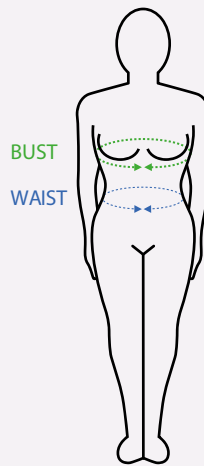

SIZE CHARTS - GARMENTS

MENS

MENS NECK	CM	INCHES
S	35-36	13.5-14
M	37-38	14.5-15
L	39-41	15.5-16
XL	42	16.5
XXL	43-44	17-17.5
3XL	46-48	18-19
4XL	50-51	19.5-20

MENS CHEST	CM	INCHES
XS	80-88	32-34
S	92-96	36-38
M	100-104	40-41
L	108-112	42-44
XL	116-124	46-48
XXL	128-132	50-52
3XL	136-140	54-55
4XL	144-148	56-58

MENS WAIST	CM	INCHES
XS	68-72	26-28
S	76-80	30-32
M	84-88	33-34
L	92-96	36-38
XL	100-104	40-41
XXL	108-112	42-44
3XL	116-120	46-47
4XL	124-128	48-50

LADIES

WOMANS BUST	UK	CM	INCHES
S	8-10	84-88	33-34
M	12-14	92-96	36-38
L	16-18	100-104	40-42
XL	18-20	108-112	42-44

WOMANS WAIST	UK	CM	INCHES
S	8-10	68-72	26-28
M	12-14	76-80	30-32
L	16-18	84-88	33-34
XL	18-20	92-96	36-38

Leg Length

- 29" • 74cm • Short
- 31" • 79cm • Reg
- 33" • 84cm • Tall
- 36" • 92cm • X-Tall

Footwear

Gloves

XS	S	M	L	XXL	XXXL
6	7	8	9	10	11

SIZE CHARTS - WETSUITS

MENS

WHOLE LENGTH	CM	INCHES
S	140	55
M	145	57
MT*	150	59
L	150	59
XL	155	61
XXL	160	63

MENS NECK	CM	INCHES
S	36	14
M	37	14.5
MT*	37	14.5
L	38	15
XL	39	15.5
XXL	40	16